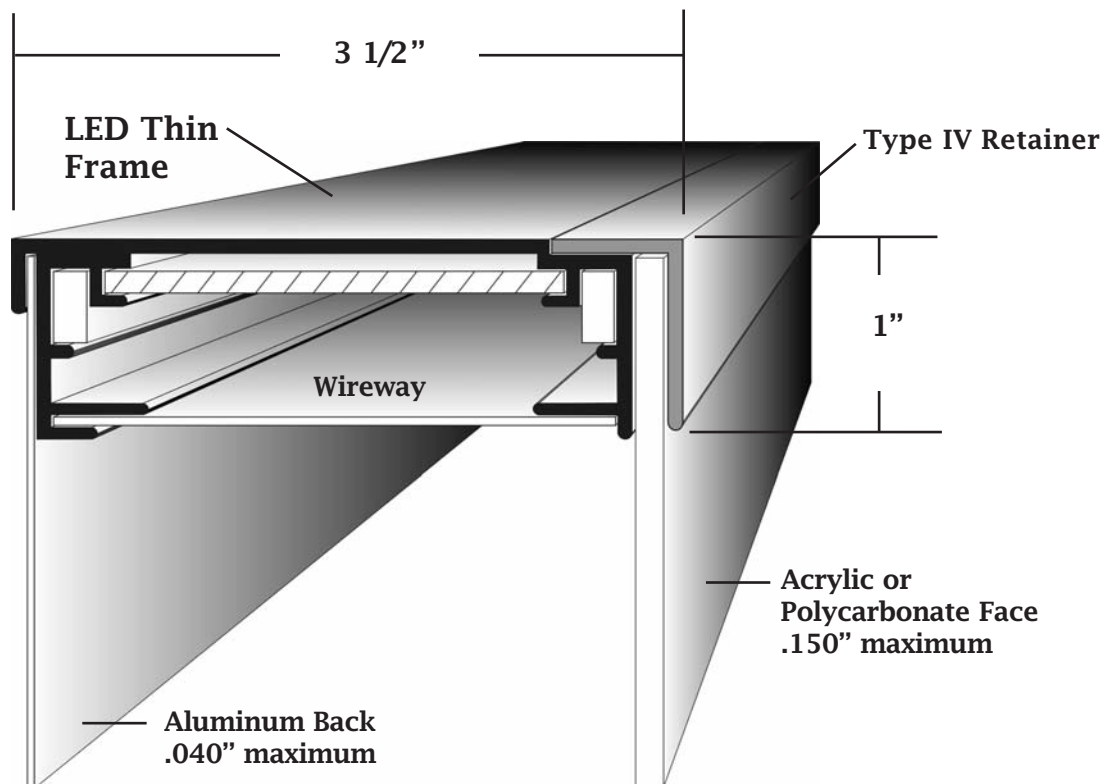

ABC's LED Thin Frame

- 3 1/2" Frame Depth
- Low-Profile 1" Retainer
- Ideal for LED Lighting
- Weld Free Assembly
- Available in Stock Lengths (26 ft) Mill Finish
- Knock Down Kits
- Assembled

(800) 248-9889
www.abcsignproducts.com
Colorado / Florida Locations
THE ORIGINAL - AND STILL THE BEST!