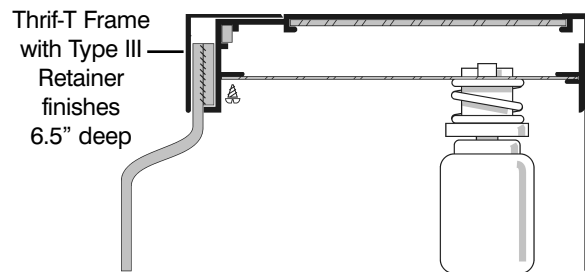

Have you looked into ABC's new

Pre-Finished Thrif-T Frame

- Reduces cost to build single face signs
- Only requires the Frame and Retainer
- Economical and weld-free assembly
- Finishes either 8" or 6.5" deep
- Available in Bronze, Black or Mill finish
- Mill finish sold in 26' lengths
- Painted sold in 20' lengths
- Also available in "Knock Down" Kits

Using the Pre-Finished Thrif-T Frame Saves You Time & Money!

**Regional Shipping Locations
to Save You Money**

(800) 248-9889

www.abcsignproducts.com