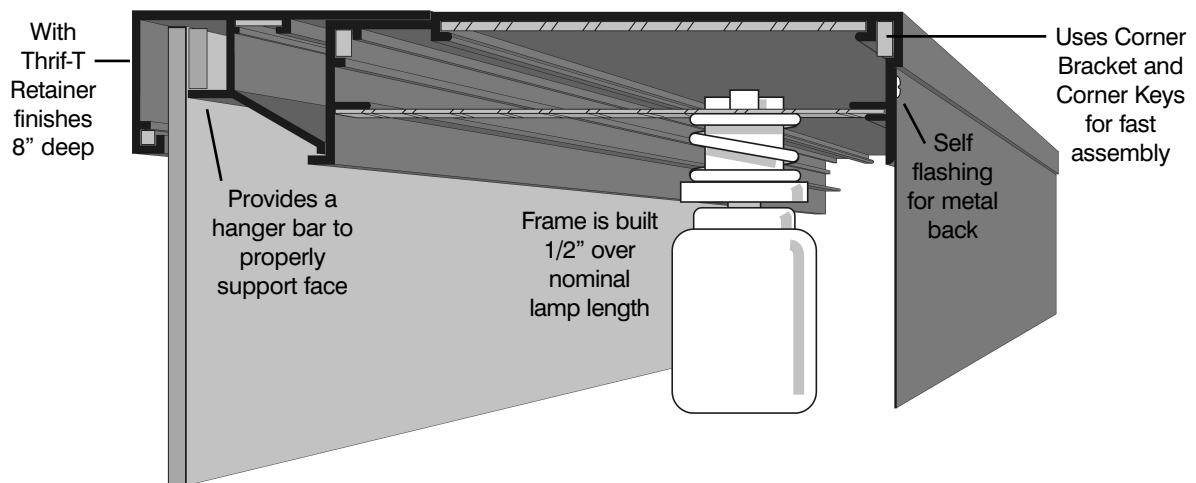

Have you looked into ABC's new

Pre-Finished Thrif-T Frame

- Reduces cost to build single face signs
- Only requires the Frame and Retainer
- Economical and weld-free assembly
- Finishes either 8" or 6.5" deep
- Available in Bronze, Black or Mill finish
- Mill finish sold in 26' lengths
- Painted sold in 20' lengths
- Also available in "Knock Down" Kits

Using the Pre-Finished Thrif-T Frame Saves You Time & Money!

**Regional Shipping Locations
to Save You Money**

(800) 248-9889

www.abcsignproducts.com