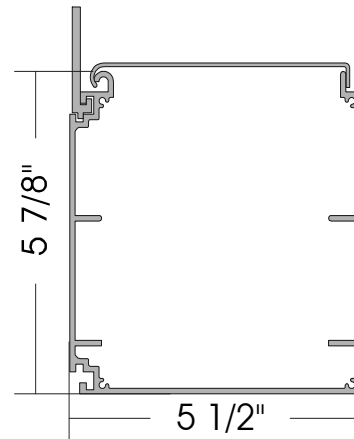

Raceways for Channel Letters

Deck Cabinet

LED Channel
Letter Raceway

ABC Sign Products offers 2 different Raceways for mounting channel letters. Our Raceways offer a one piece aluminum body that eliminates welding. All Raceways offer lids that snap shut, caps that can be screwed onto the ends of the base and mounting brackets.

Our Raceways are available in 20' lengths. ABC offers freight incentives and also price breaks on quantity orders. Wondering if one of these products will work on your project? Call us today and speak with one of our sales representatives!