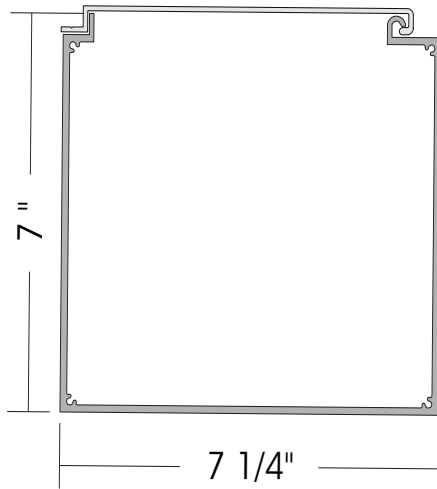

Raceways for Channel Letters

Deck Cabinet

LED Channel
Letter Raceway

ABC Sign Products offers 2 different Raceways for mounting channel letters. Our Raceways offer a one piece aluminum body that eliminates welding. All Raceways offer lids that snap shut, caps that can be screwed onto the ends of the base and mounting brackets.

Our Raceways are available in 20' lengths. ABC offers freight incentives and also price breaks on quantity orders. Wondering if one of these products will work on your project? Call us today and speak with one of our sales representatives!